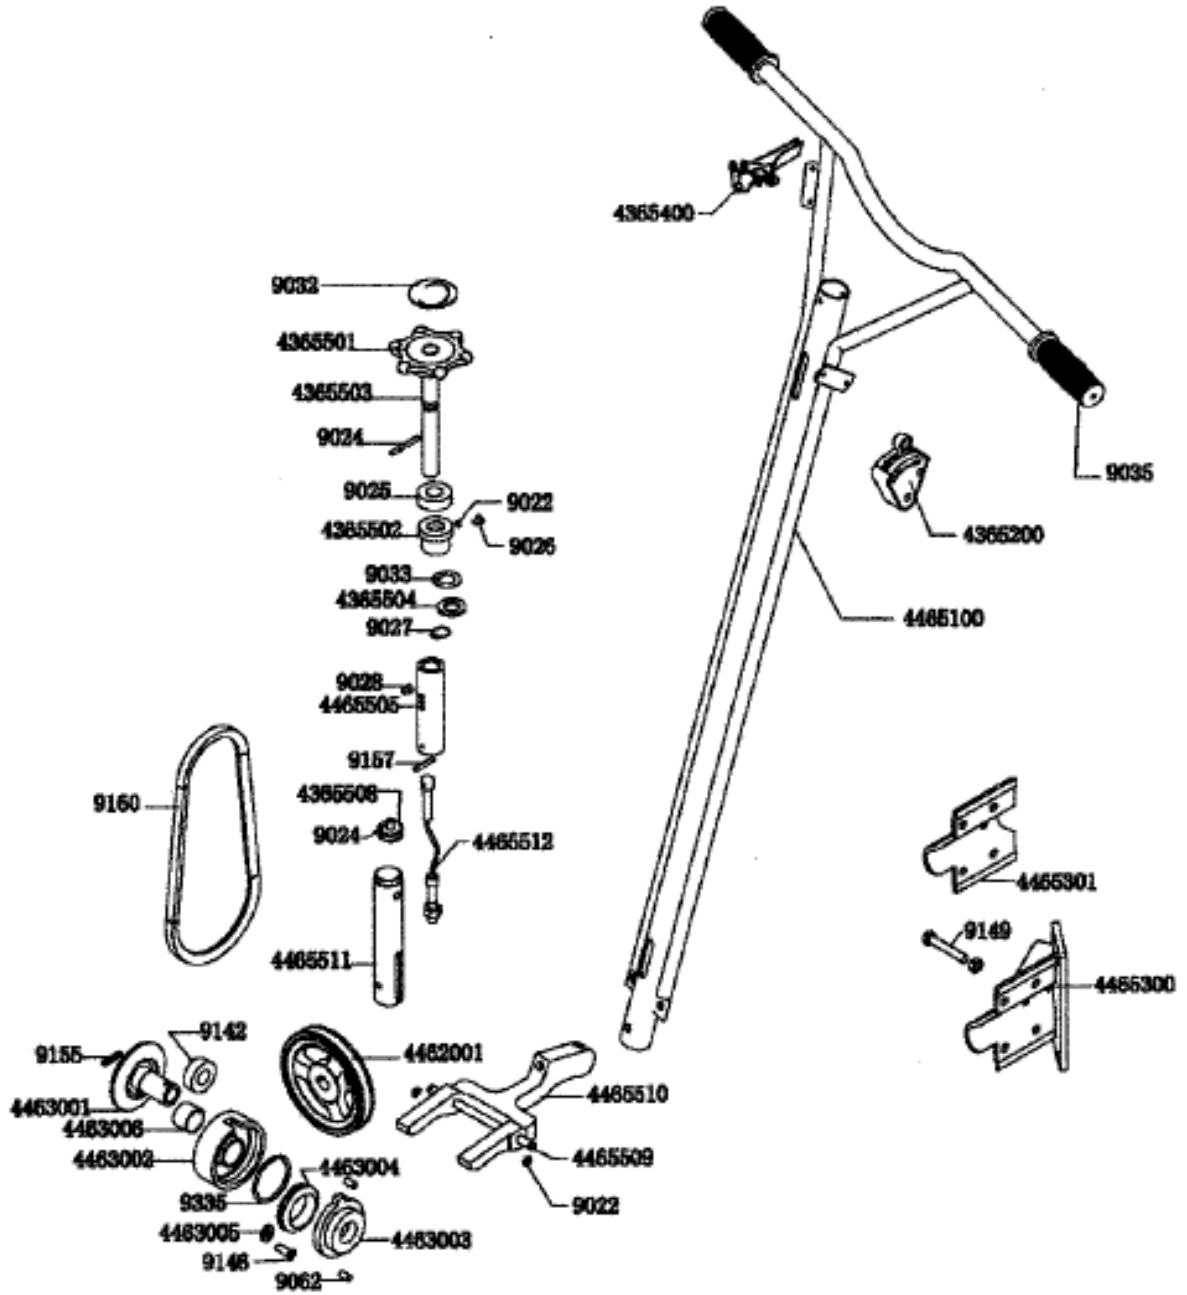

Handle Assembly

Gearbox Assembly

Guard Ring & Spider Assembly

PART NO	DESCRIPTION	QTY
4465000	HANDLE ASSY COMPLETE	1
4465100	HANDLE BARE	1
4365200	CENTRIFUGAL SAFETY SWITCH ASSY	1
4465301	UPPER HANDLE BRACKET	1
4465300	LOWER HANDLE BRACKET	1
4365400	THROTTLE CONTROL ASSY	1
4365501	PITCH CONTROL KNOB	1
4365502	SLIDE BUSHING	1
4365503	THREADED SHAFT	1
4365504	WASHER	1
4465505	THREADED SHAFT BUSHING	1
4365508	PITCH CONTROL PULLEY	1
4465511	PULLEY BUSHING	1
4465512	PITCH CONTROL CABLE	1
9022	WASHER	1
9024	PIN	1
9025	BEARING	1
9026	SCREW	1
9027	WASHER	1
9028	BOLT	1
9032	STICKER	1
9033	WASHER	1
9035	HAND GRIP	2
9149	BOLT	4
9157	PIN	1
4465509	YOKE ARM PIN	1
4465510	YOKE ARM	1
4462001	COUNTERSHAFT PULLEY	1
9160	DRIVE BELT	1
9022	WASHER	2
4463000	CLUTCH ASSY	1
4463001	SPINDLE	1
4463002	DRUM	1
4463003	FACE PLATE	1
4463004	WEIGHT	1
4463005	WASHER	1
4463006	BUSHING	1
9062	SCREW	2

9142	BEARING	1
9146	SCREW	1
9155	KEY	1
9335	SPRING	1
4464000	GEARBOX ASSY	1
4464003	GEARBOX CASING	1
4464005	GEARBOX COVER	1
4364006	PRESSURE WASHER	1
4364007	FLAT HEAD SCREW, MAIN SHAFT	1
4364100	OIL RELIEF VALVE	1
4464008	PLASTIC SHIMMING	1
4464010	BRONZE GEAR	1
4464011	MAIN SHAFT	1
4464012	LEFT BEARING FLANGE	1
4464013	COUNTER SHAFT C/W WORM GEAR	1
4464014	RIGHT BEARING FLANGE	1
4464015	PLASTIC SHIMMING	2
9043	SCREW	12
9044	BOLT	4
9045	NUT	4
9046	WASHER	5
9047	WASHER	5
9053	PLUG	2
9054	KEY	1
9055	OIL SEAL	1
9064	SIGHT GLASS	1
9091	NUT	2
9118	SCREW	8
9141	BEARING	1
9143	BEARING	1
9144	BEARING	1
9152	OIL SEAL	2
9153	OIL SEAL	1
9154	KEY	1
9156	KEY	1
9222	BEARING	1
4466000A	SPIDER PLATE ASSY	1
4466001	TROWEL ARM	4
4466004	SPIDER RETAINER BOLT BUSHING	1

4466005	SPIDER PLATE	1
4466006	LIFT LEVER	4
9046	WASHER	4
9059	JAM NUT	8
9065	SQUARE HEAD BOLT	4
9066	DOG TOOTH SCREW	4
9067	CARRIAGE BOLT	4
9068	SPIDER RETAINING BOLT	1
9069	OIL CAP	4
4466002	PRESSURE PLATE CAP	1
4466003	PRESSURE PLATE	1
4461031	STABILISOR RING	1
4462100	BELT GUARD	1
4468000	LIFT HOOK	1
4467000	GUARD RING	1
9140	BEARING	1