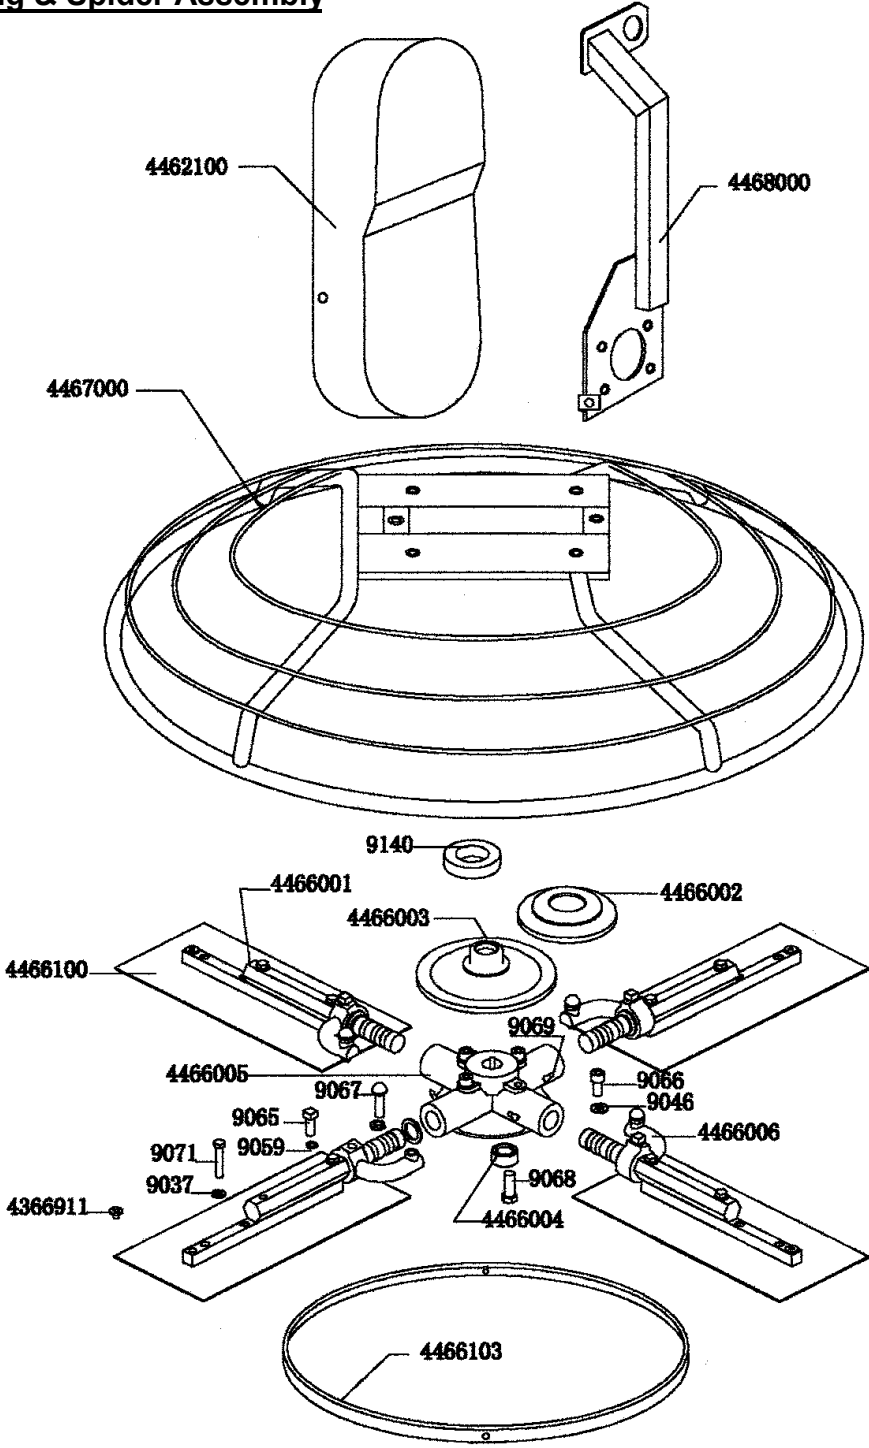

Handle Assembly

Gearbox Assembly

Guard Ring & Spider Assembly

PART NO	DESCRIPTION	QTY
4465000	HANDLE ASSY COMPLETE	1
4465100	HANDLE BARE	1
4365200	CENTRIFUGAL SAFETY SWITCH ASSY	1
4465301	UPPER HANDLE BRACKET	1
4465300	LOWER HANDLE BRACKET	1
4365400	THROTTLE CONTROL ASSY	1
4365501	PITCH CONTROL KNOB	1
4365502	SLIDE BUSHING	1
4365503	THREADED SHAFT	1
4365504	WASHER	1
4465505	THREADED SHAFT BUSHING	1
4365508	PITCH CONTROL PULLEY	1
4465511	PULLEY BUSHING	1
4465512	PITCH CONTROL CABLE	1
9022	WASHER	1
9024	PIN	1
9025	BEARING	1
9026	SCREW	1
9027	WASHER	1
9028	BOLT	1
9032	STICKER	1
9033	WASHER	1
9035	HAND GRIP	2
9149	BOLT	4
9157	PIN	1
4465509	YOKE ARM PIN	1
4465510	YOKE ARM	1
4462001	COUNTERSHAFT PULLEY	1
9160	DRIVE BELT	1
9022	WASHER	2
4463000	CLUTCH ASSY	1
4463001	SPINDLE	1
4463002	DRUM	1
4463003	FACE PLATE	1
4463004	WEIGHT	1
4463005	WASHER	1
4463006	BUSHING	1
9062	SCREW	2

9142	BEARING	1
9146	SCREW	1
9155	KEY	1
9335	SPRING	1
4464000	GEARBOX ASSY	1
4464003	GEARBOX CASING	1
4464005	GEARBOX COVER	1
4364006	PRESSURE WASHER	1
4364007	FLAT HEAD SCREW, MAIN SHAFT	1
4364100	OIL RELIEF VALVE	1
4464008	PLASTIC SHIMMING	1
4464010	BRONZE GEAR	1
4464011	MAIN SHAFT	1
4464012	LEFT BEARING FLANGE	1
4464013	COUNTER SHAFT C/W WORM GEAR	1
4464014	RIGHT BEARING FLANGE	1
4464015	PLASTIC SHIMMING	2
9043	SCREW	12
9044	BOLT	4
9045	NUT	4
9046	WASHER	5
9047	WASHER	5
9053	PLUG	2
9054	KEY	1
9055	OIL SEAL	1
9064	SIGHT GLASS	1
9091	NUT	2
9118	SCREW	8
9141	BEARING	1
9143	BEARING	1
9144	BEARING	1
9152	OIL SEAL	2
9153	OIL SEAL	1
9154	KEY	1
9156	KEY	1
9222	BEARING	1
4466000A	SPIDER PLATE ASSY	1
4466001	TROWEL ARM	4
4466004	SPIDER RETAINER BOLT BUSHING	1

4466005	SPIDER PLATE	1
4466006	LIFT LEVER	4
9046	WASHER	4
9059	JAM NUT	8
9065	SQUARE HEAD BOLT	4
9066	DOG TOOTH SCREW	4
9067	CARRIAGE BOLT	4
9068	SPIDER RETAINING BOLT	1
9069	OIL CAP	4
4466002	PRESSURE PLATE CAP	1
4466003	PRESSURE PLATE	1
4461031	STABILISOR RING	1
4462100	BELT GUARD	1
4468000	LIFT HOOK	1
4467000	GUARD RING	1
9140	BEARING	1