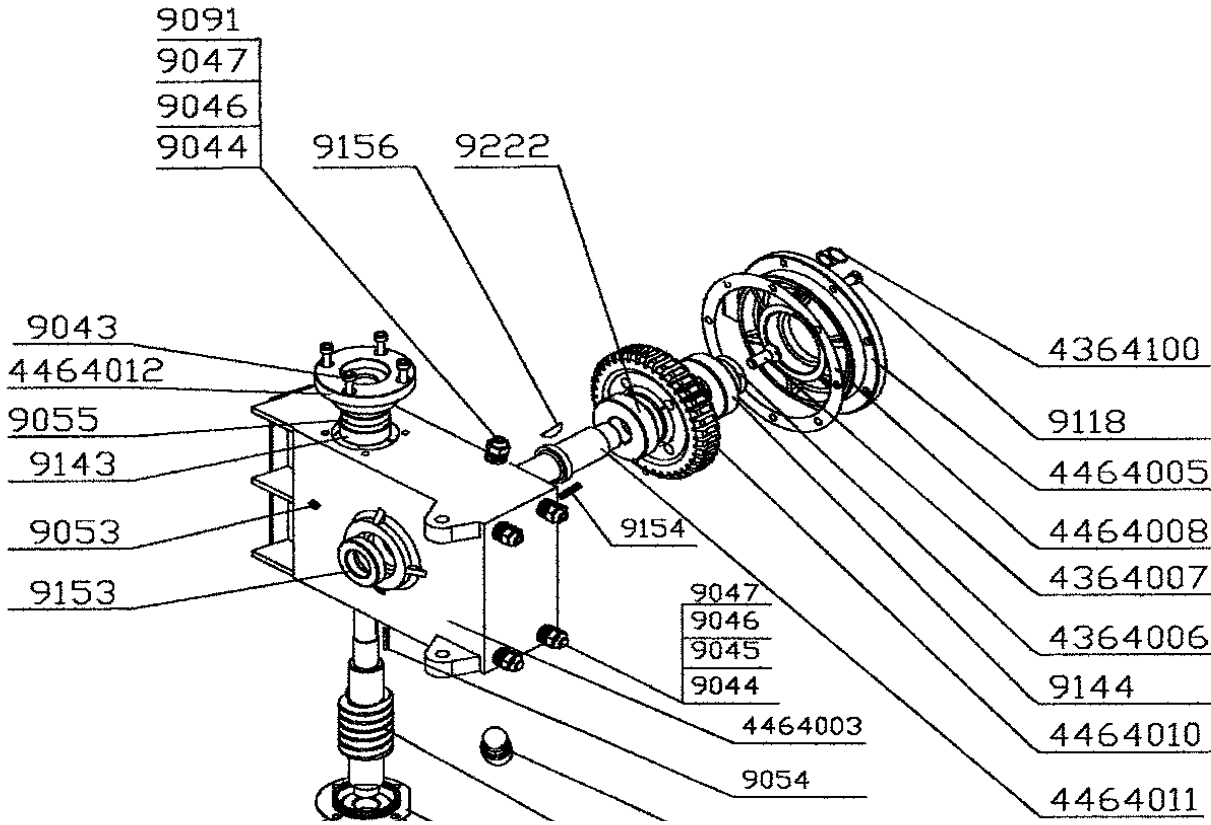

Handle Assembly

Gearbox Assembly

Guard Ring & Spider Assembly

PART NO	DESCRIPTION	QTY
4465000	HANDLE ASSY COMPLETE	1
4465100	HANDLE BARE	1
4365200	CENTRIFUGAL SAFETY SWITCH ASSY	1
4465301	UPPER HANDLE BRACKET	1
4465300	LOWER HANDLE BRACKET	1
4365400	THROTTLE CONTROL ASSY	1
4365501	PITCH CONTROL KNOB	1
4365502	SLIDE BUSHING	1
4365503	THREADED SHAFT	1
4365504	WASHER	1
4465505	THREADED SHAFT BUSHING	1
4365508	PITCH CONTROL PULLEY	1
4465511	PULLEY BUSHING	1
4465512	PITCH CONTROL CABLE	1
9022	WASHER	1
9024	PIN	1
9025	BEARING	1
9026	SCREW	1
9027	WASHER	1
9028	BOLT	1
9032	STICKER	1
9033	WASHER	1
9035	HAND GRIP	2
9149	BOLT	4
9157	PIN	1
4465509	YOKE ARM PIN	1
4465510	YOKE ARM	1
4462001	COUNTERSHAFT PULLEY	1
9160	DRIVE BELT	1
9022	WASHER	2
4463000	CLUTCH ASSY	1
4463001	SPINDLE	1
4463002	DRUM	1
4463003	FACE PLATE	1
4463004	WEIGHT	1
4463005	WASHER	1
4463006	BUSHING	1
9062	SCREW	2

9142	BEARING	1
9146	SCREW	1
9155	KEY	1
9335	SPRING	1
4464000	GEARBOX ASSY	1
4464003	GEARBOX CASING	1
4464005	GEARBOX COVER	1
4364006	PRESSURE WASHER	1
4364007	FLAT HEAD SCREW, MAIN SHAFT	1
4364100	OIL RELIEF VALVE	1
4464008	PLASTIC SHIMMING	1
4464010	BRONZE GEAR	1
4464011	MAIN SHAFT	1
4464012	LEFT BEARING FLANGE	1
4464013	COUNTER SHAFT C/W WORM GEAR	1
4464014	RIGHT BEARING FLANGE	1
4464015	PLASTIC SHIMMING	2
9043	SCREW	12
9044	BOLT	4
9045	NUT	4
9046	WASHER	5
9047	WASHER	5
9053	PLUG	2
9054	KEY	1
9055	OIL SEAL	1
9064	SIGHT GLASS	1
9091	NUT	2
9118	SCREW	8
9141	BEARING	1
9143	BEARING	1
9144	BEARING	1
9152	OIL SEAL	2
9153	OIL SEAL	1
9154	KEY	1
9156	KEY	1
9222	BEARING	1
4466000A	SPIDER PLATE ASSY	1
4466001	TROWEL ARM	4
4466004	SPIDER RETAINER BOLT BUSHING	1

4466005	SPIDER PLATE	1
4466006	LIFT LEVER	4
9046	WASHER	4
9059	JAM NUT	8
9065	SQUARE HEAD BOLT	4
9066	DOG TOOTH SCREW	4
9067	CARRIAGE BOLT	4
9068	SPIDER RETAINING BOLT	1
9069	OIL CAP	4
4466002	PRESSURE PLATE CAP	1
4466003	PRESSURE PLATE	1
4461031	STABILISOR RING	1
4462100	BELT GUARD	1
4468000	LIFT HOOK	1
4467000	GUARD RING	1
9140	BEARING	1